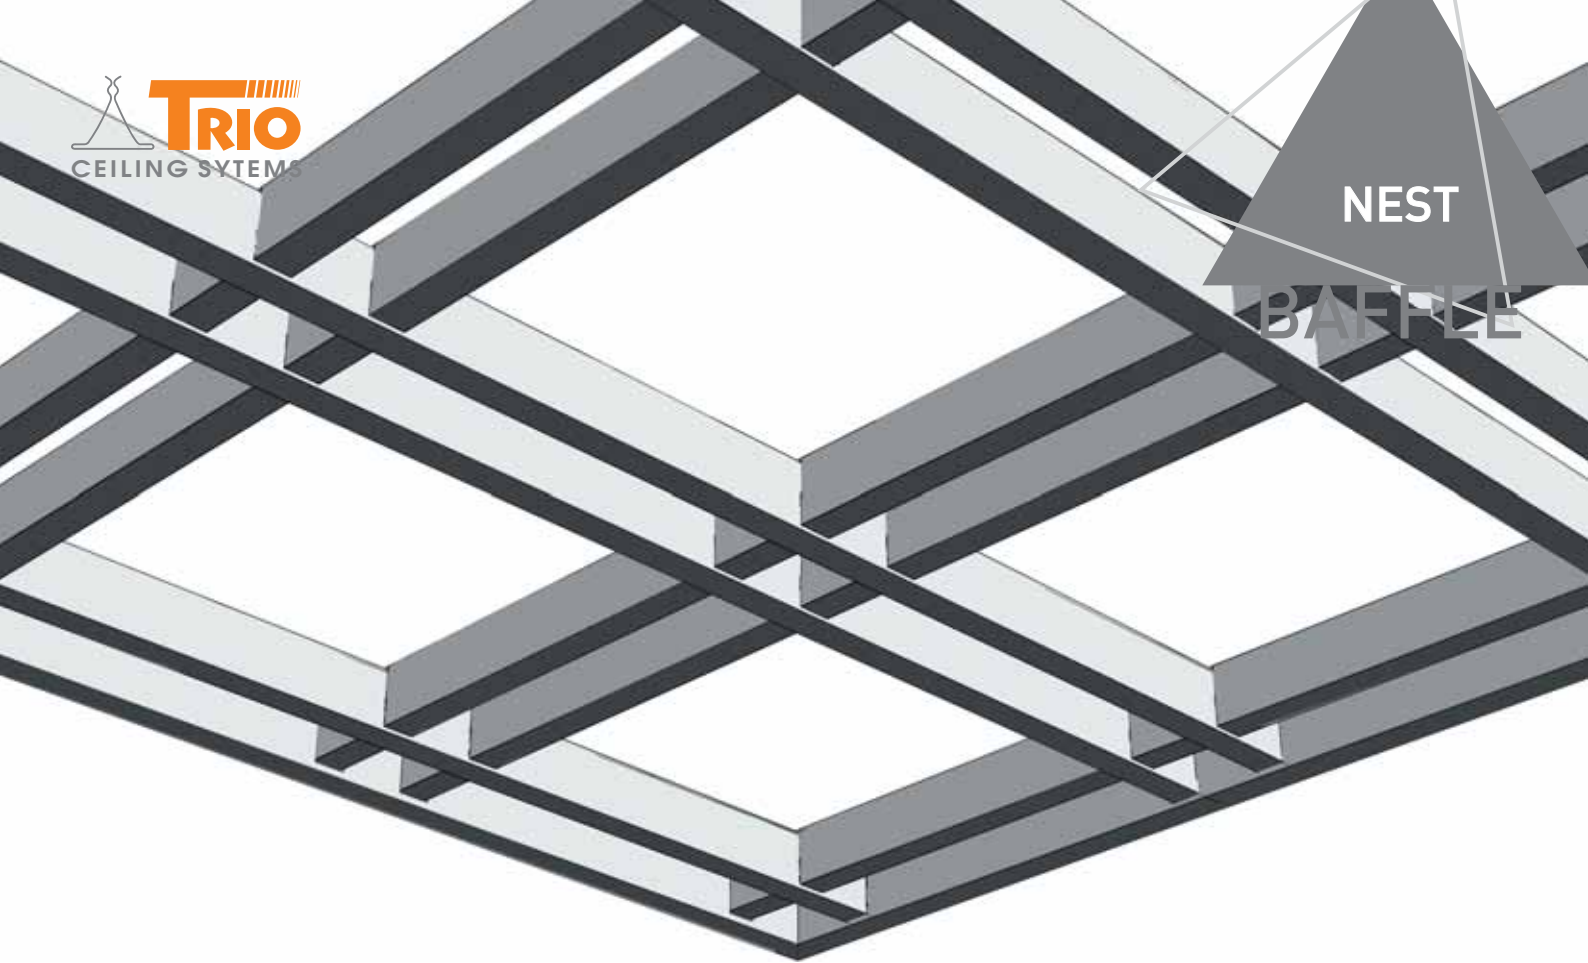

NEST BAFFLE

Baffle Nest Ceiling System is inspired from Open Cell Ceiling systems. This can be produced in double row and single row. The gaps between the panels are usually designed for your project.

RAW MATERIAL	THICKNESS	DIMENSIONS	COLOR
Aluminium	0,60 mm / 0,70 mm	Height :100 mm Base :50 mm And Other Dimensions Can be Produced	Standart Ral 9005 - Ral 9016 - Ral 7016 Other Ral Options Wooden Looked Colors