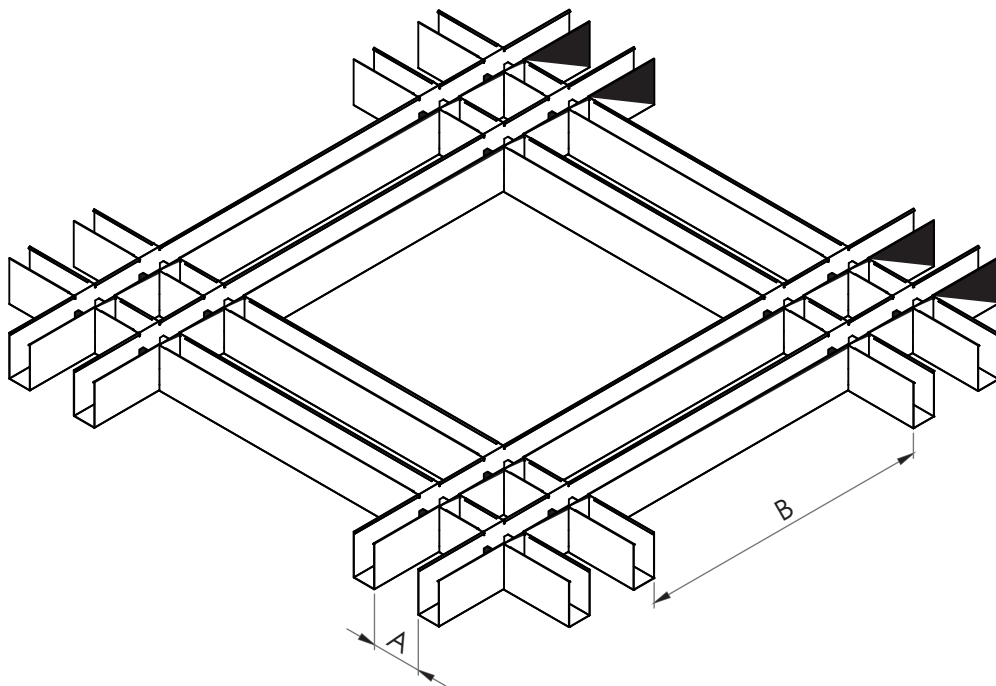

NEST BAFFLE

Baffle Nest Ceiling System is inspired from Open Cell Ceiling systems. This can be produced in double row and single row. The gaps between the panels are usually designed for your project.

RAW MATERIAL	THICKNESS	DIMENSIONS	COLOR
Aluminium	0,60 mm / 0,70 mm	Height :100 mm Base :50 mm And Other Dimensions Can be Produced	Standart Ral 9005 - Ral 9016 - Ral 7016 Other Ral Options Wooden Looked Colors