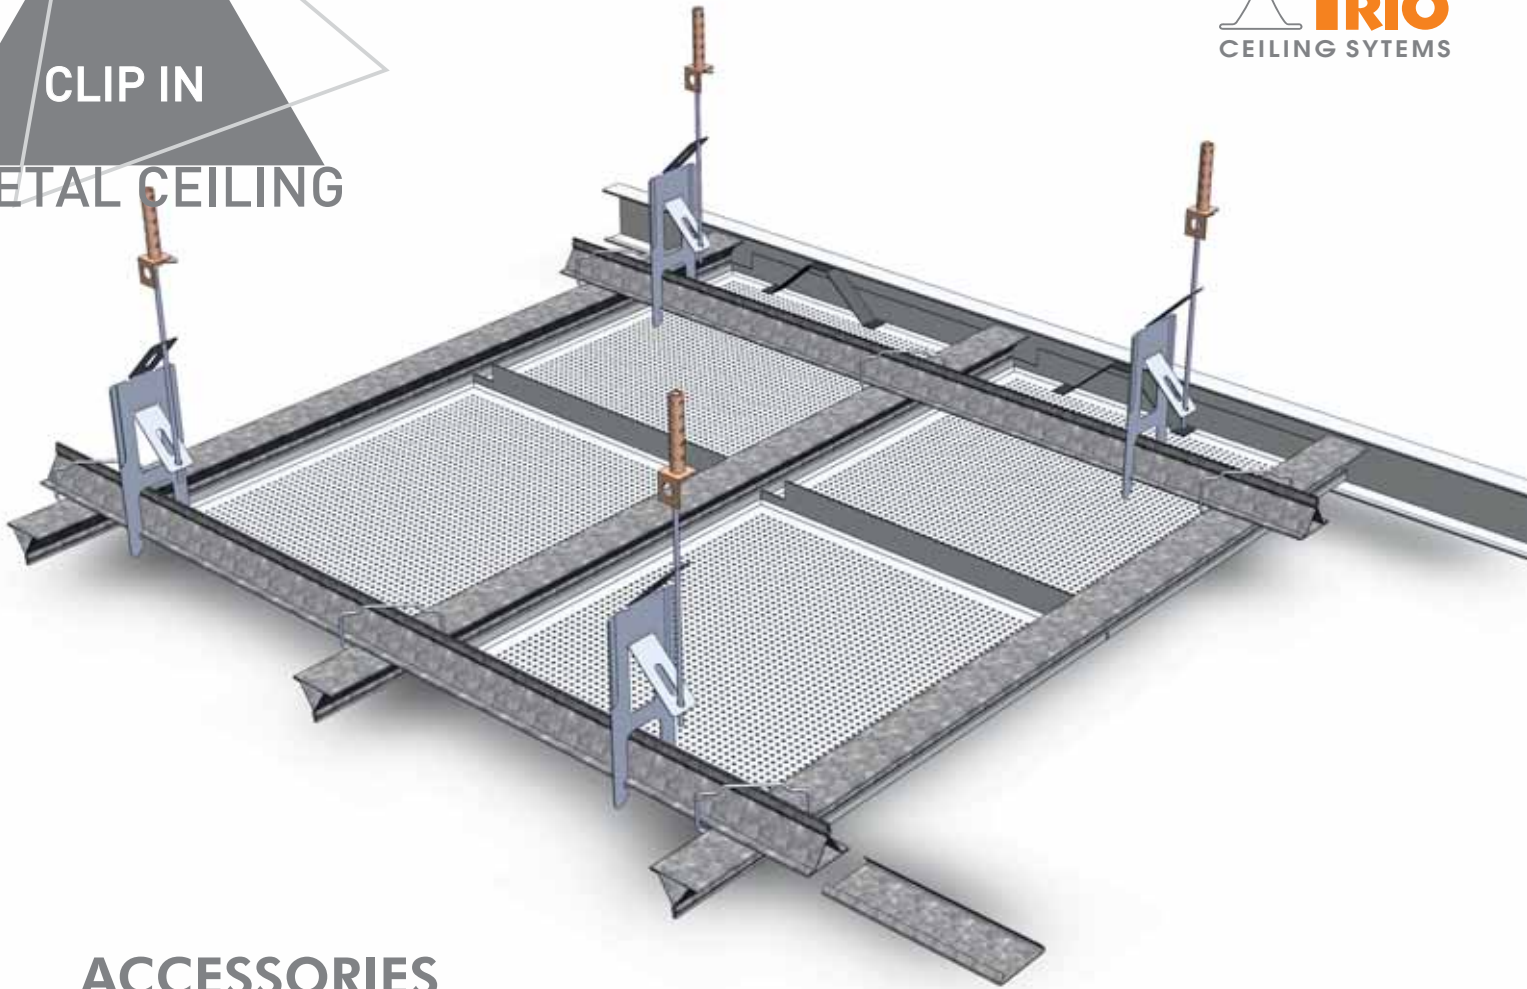

**CLIP IN
METAL CEILING**

ACCESSORIES

OMEGA PROFILE

C EDGE PROFILE

JOINING CLIPS

SIDE SPLICE

STEEL DOWEL

SPRING TONG

HANGER WIRE

CARRIER ADDING

45° EDGE

90° EDGE

CHANNELED EDGE

ACCESSORIES

OMEGA PROFILE

JOINING CLIPS

DOUBLE SPRING TONG

CARRIER ADDING

C EDGE PROFILE

STEEL DOWEL

HANGER WIRE

SIDE SPLICE

NONIUS HANGER

RAW MATERIAL	SYSTEM	COLOR	EYE RANGE
Aluminium / Galvanise	0,50 mm / 0,80 mm	Depends On Your Project	Depends On Your Project