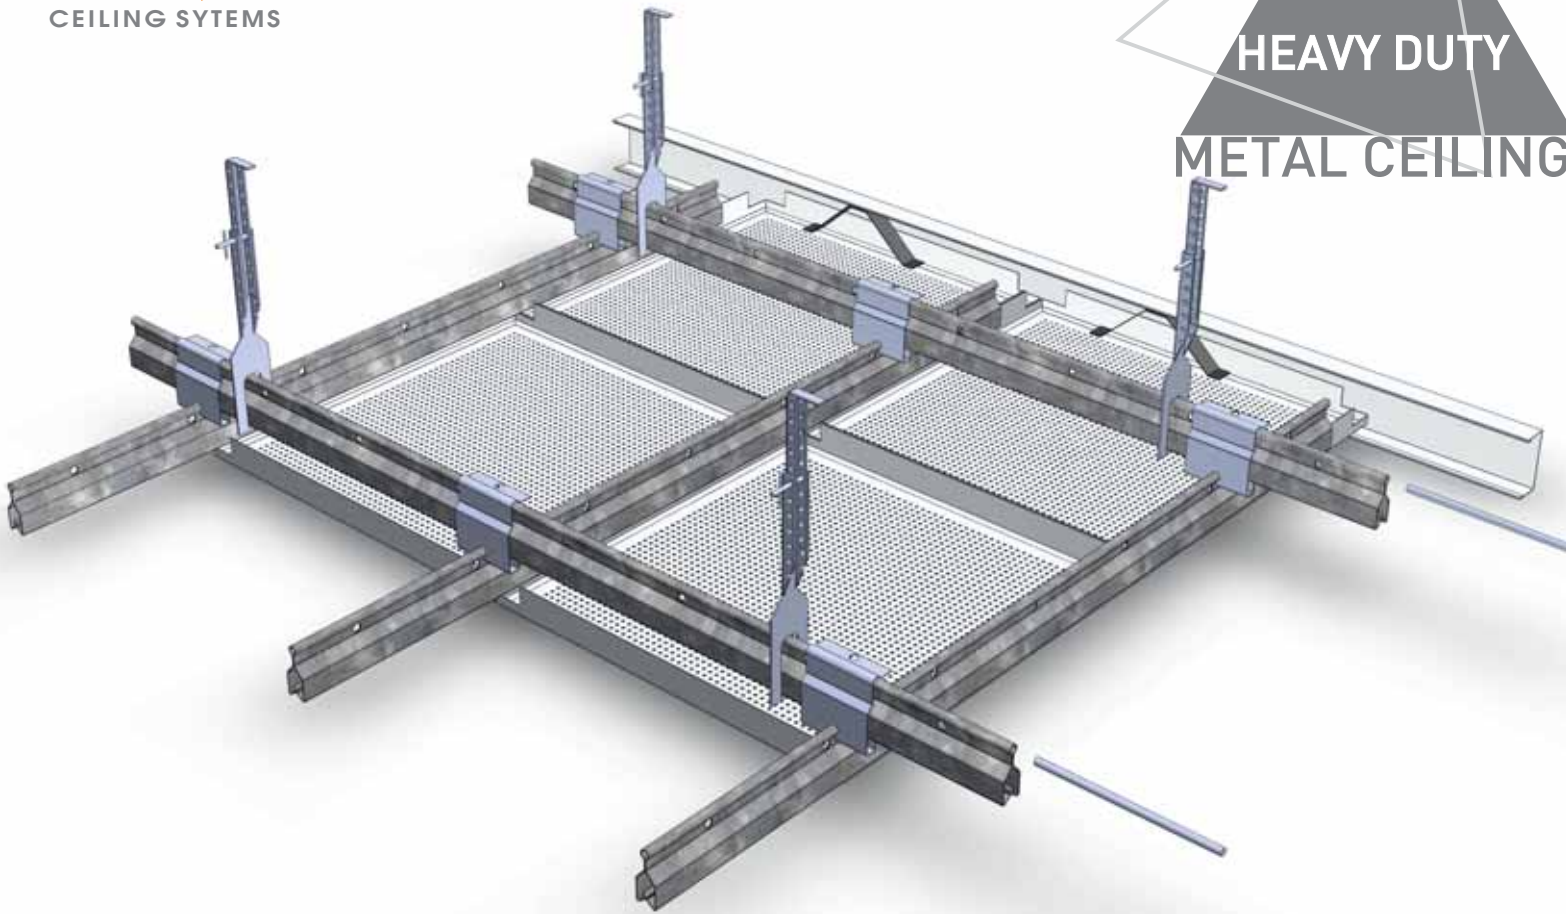

**CLIP IN
METAL CEILING**

ACCESSORIES

OMEGA PROFILE

C EDGE PROFILE

JOINING CLIPS

SIDE SPLICE

STEEL DOWEL

SPRING TONG

HANGER WIRE

CARRIER ADDING

45° EDGE

90° EDGE

CHANNELED EDGE

ACCESSORIES

OMEGA PROFILE

JOINING CLIPS

DOUBLE SPRING TONG

CARRIER ADDING

C EDGE PROFILE

STEEL DOWEL

HANGER WIRE

SIDE SPLICE

NONIUS HANGER

RAW MATERIAL	SYSTEM	COLOR	EYE RANGE
Aluminium / Galvanise	0,50 mm / 0,80 mm	Depends On Your Project	Depends On Your Project