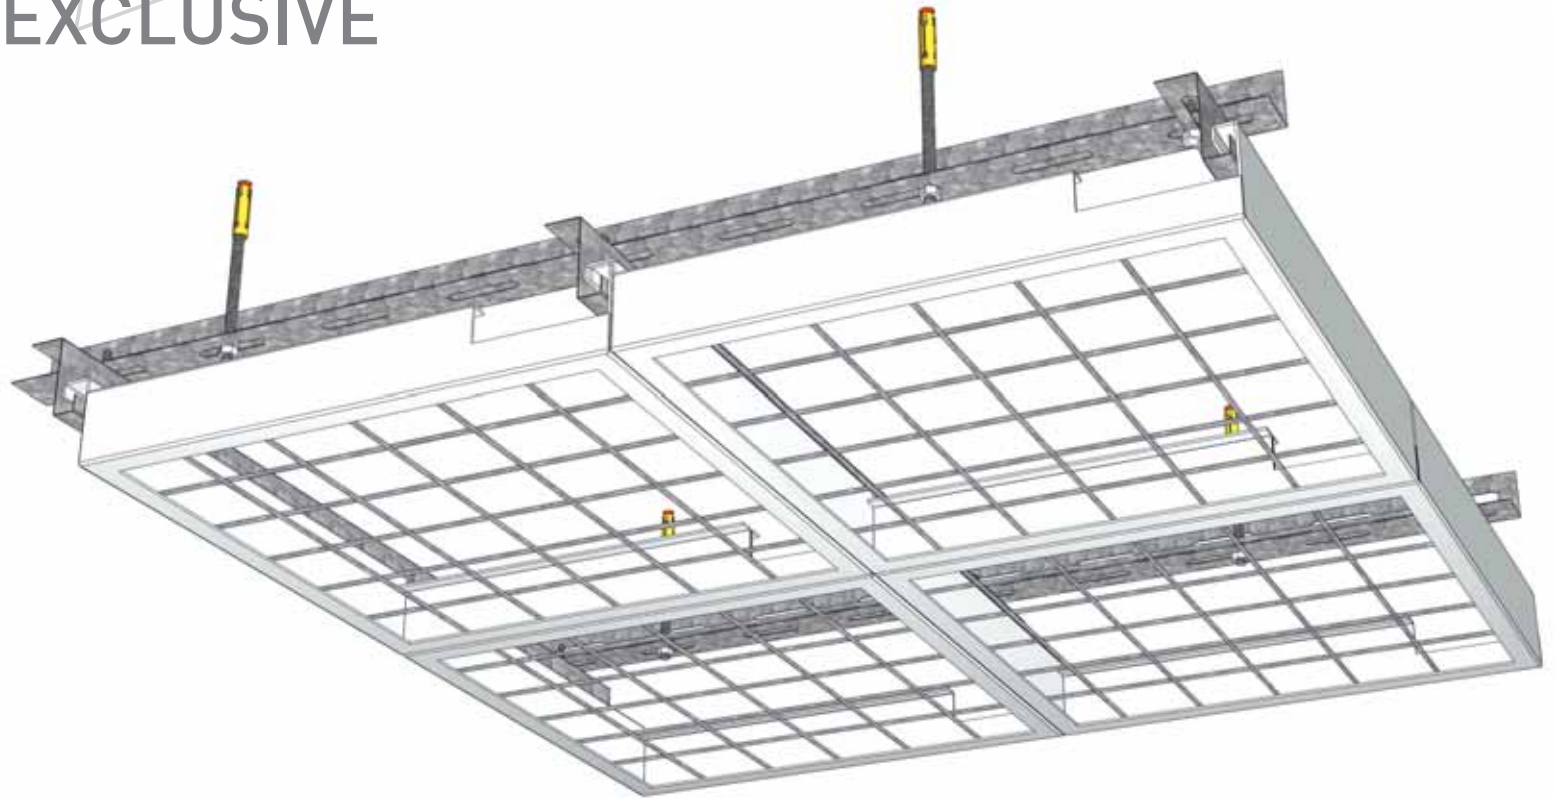

WIRE MESH

EXCLUSIVE

## ACCESSORIES

HOOK-ON Z PROFILE

HOOK-ON L PROFILE

Z PROFILE ADDING

L PROFILE ADDING

SCREW + NUT

STEEL DOWEL

STEM BAR

RAW MATERIAL	SYSTEM	COLOR	EYE RANGE
Steel Metal	Hook-on	Depends On Your Project	50x50 mm 50x150 mm