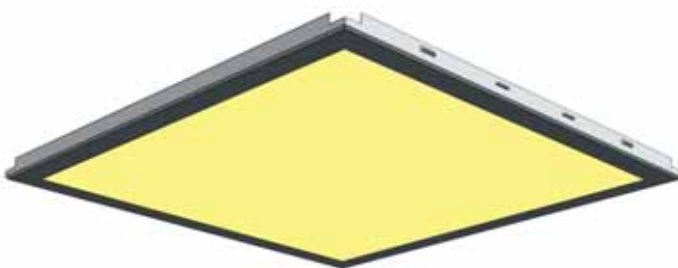

LED	DRIVER	SYSTEMS	WATT (MT)	LUMEN (MT)
Samsung	Eagle Rise / Osram	Clip-in / T Systems	14 Watt	1600

3000 K

DAY LIGHT / YELLOW

4000 K

NATUREL / WHITE

6000 K

WHITE

60 X 60 LED PANEL

60 X 60 LED PANEL

LED	DRIVER	SYSTEMS	WATT (MT)	LUMEN (MT)
Samsung	Eagle Rise / Osram	Clip-in / T Systems	35 Watt	1600

BAFFLE IN LED

LED	DRIVER	SYSTEMS	WATT (MT)	LUMEN (MT)
Samsung	Meanwell / Tridonic	Baffle	28 Watt	1600

**LINEER LED
(ALUMINIUM PROFILE)**

LED	DRIVER	SYSTEMS	WATT (MT)	LUMEN (MT)
Samsung	Meanwell / Tridonic	General Areas	28 Watt	1600

LED

LED	DRIVER	SYSTEMS	WATT (MT)	LUMEN (MT)
Samsung	Meanwell / Tridonic	Baffle	28 Watt	1600