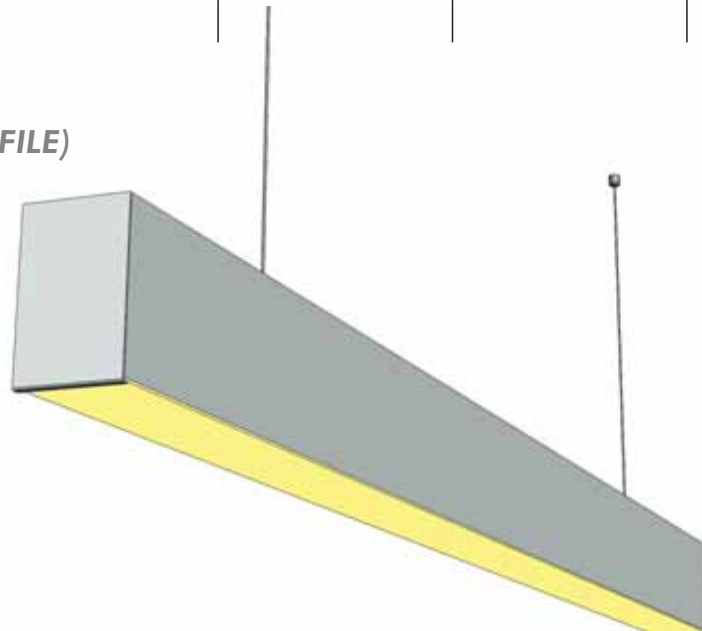

**LINEER LED
(ALUMINIUM PROFILE)**

LED	DRIVER	SYSTEMS	WATT (MT)	LUMEN (MT)
Samsung	Meanwell / Tridonic	General Areas	28 Watt	1600