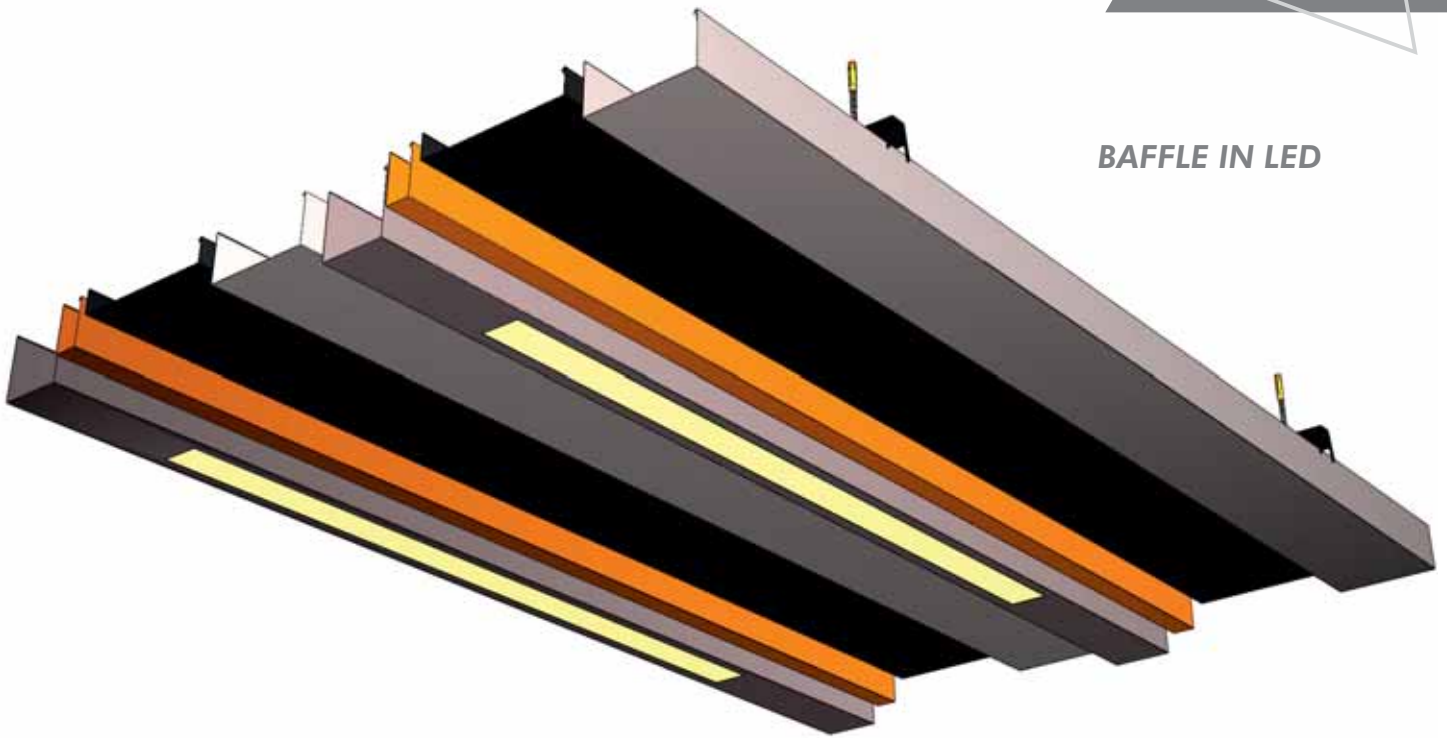

LED	DRIVER	SYSTEMS	WATT (MT)	LUMEN (MT)
Samsung	Eagle Rise / Osram	Clip-in / T Systems	14 Watt	1600

3000 K

DAY LIGHT / YELLOW

4000 K

NATUREL / WHITE

6000 K

WHITE

60 X 60 LED PANEL

60 X 60 LED PANEL

LED	DRIVER	SYSTEMS	WATT (MT)	LUMEN (MT)
Samsung	Eagle Rise / Osram	Clip-in / T Systems	35 Watt	1600

BAFFLE IN LED

LED	DRIVER	SYSTEMS	WATT (MT)	LUMEN (MT)
Samsung	Meanwell / Tridonic	Baffle	28 Watt	1600