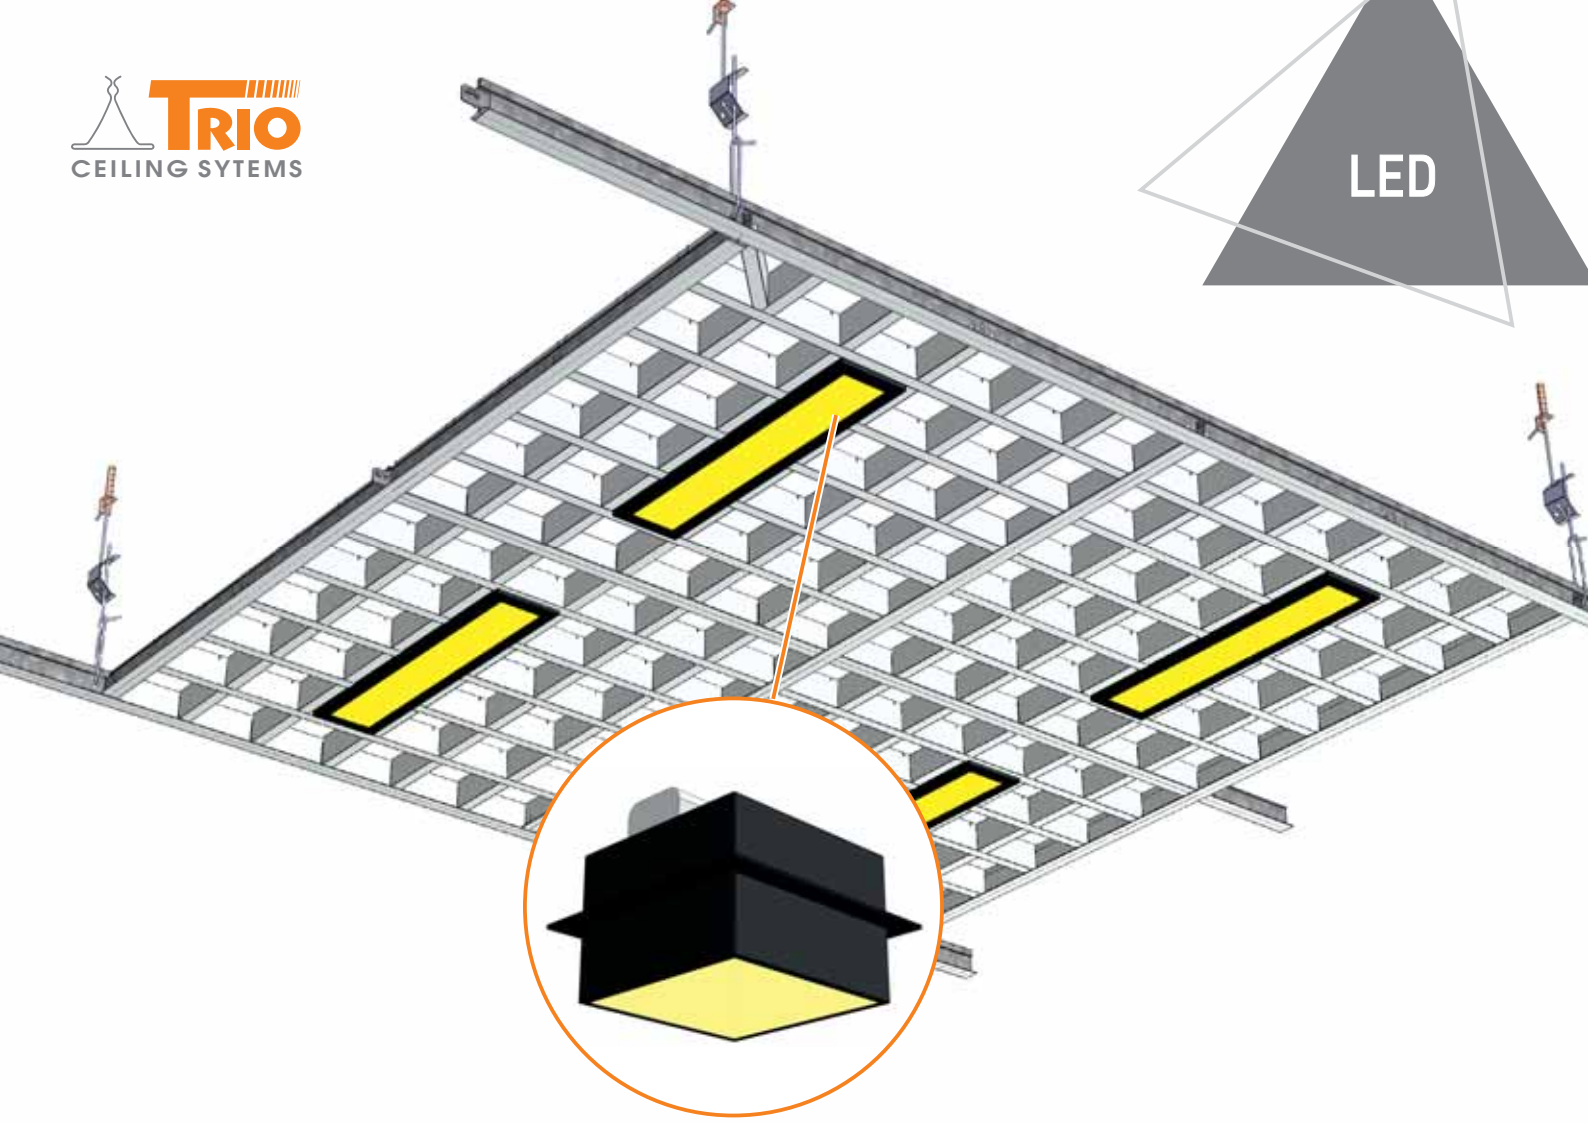

LED	DRIVER	SYSTEMS	WATT (MT)	LUMEN (MT)
Samsung	Meanwell / Tridonic	Baffle	28 Watt	1600