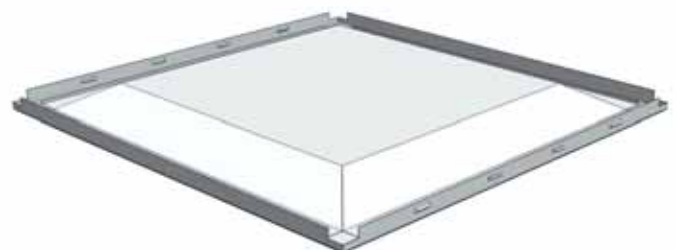

LED	DRIVER	SYSTEMS	WATT (MT)	LUMEN (MT)
Samsung	Eagle Rise / Osram	Clip-in / T Systems	14 Watt	1600

3000 K

DAY LIGHT / YELLOW

4000 K

NATUREL / WHITE

6000 K

WHITE

60 X 60 LED PANEL

60 X 60 LED PANEL

LED	DRIVER	SYSTEMS	WATT (MT)	LUMEN (MT)
Samsung	Eagle Rise / Osram	Clip-in / T Systems	35 Watt	1600

BAFFLE IN LED

LED	DRIVER	SYSTEMS	WATT (MT)	LUMEN (MT)
Samsung	Meanwell / Tridonic	Baffle	28 Watt	1600

**LINEER LED
(ALUMINIUM PROFILE)**

LED	DRIVER	SYSTEMS	WATT (MT)	LUMEN (MT)
Samsung	Meanwell / Tridonic	General Areas	28 Watt	1600

LED

LED	DRIVER	SYSTEMS	WATT (MT)	LUMEN (MT)
Samsung	Meanwell / Tridonic	Baffle	28 Watt	1600