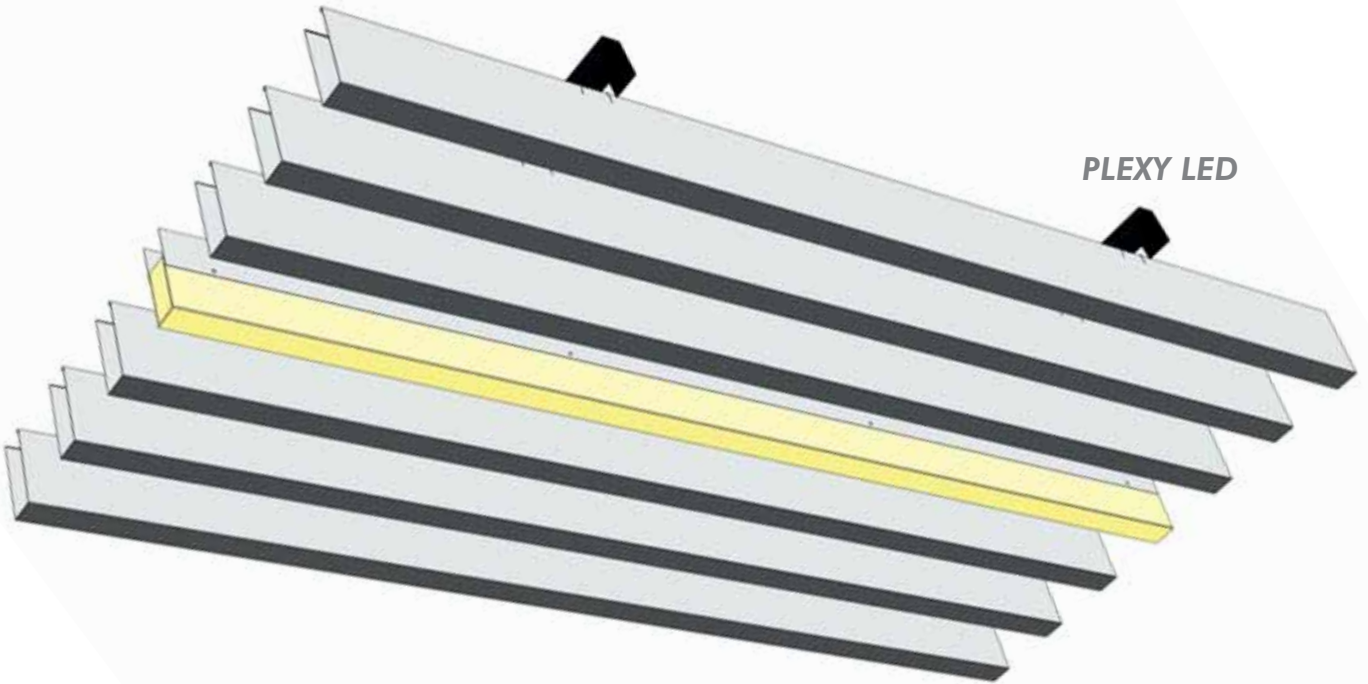

LED

LED	DRIVER	SYSTEMS	WATT (MT)	LUMEN (MT)
Samsung	Meanwell / Tridonic	Baffle	28 Watt	1600

3000 K

DAY LIGHT / YELLOW

4000 K

NATUREL / WHITE

6000 K

WHITE