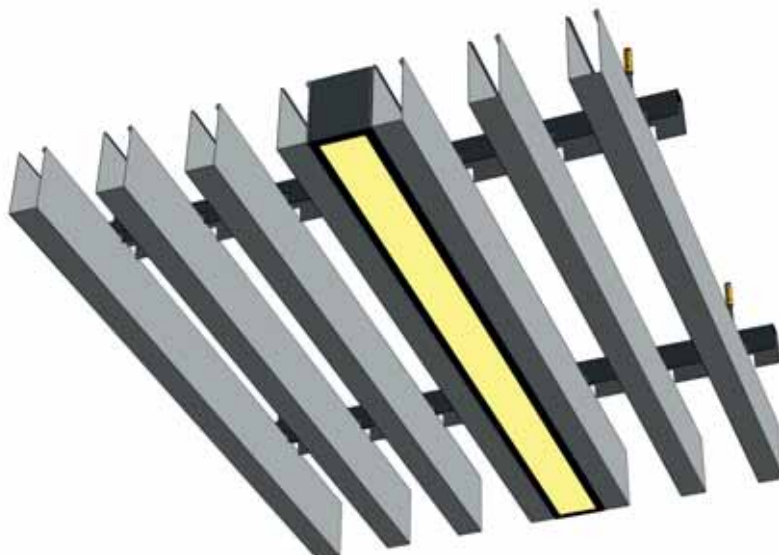

BAFFLE MID LED
(2 PANEL ARASI)