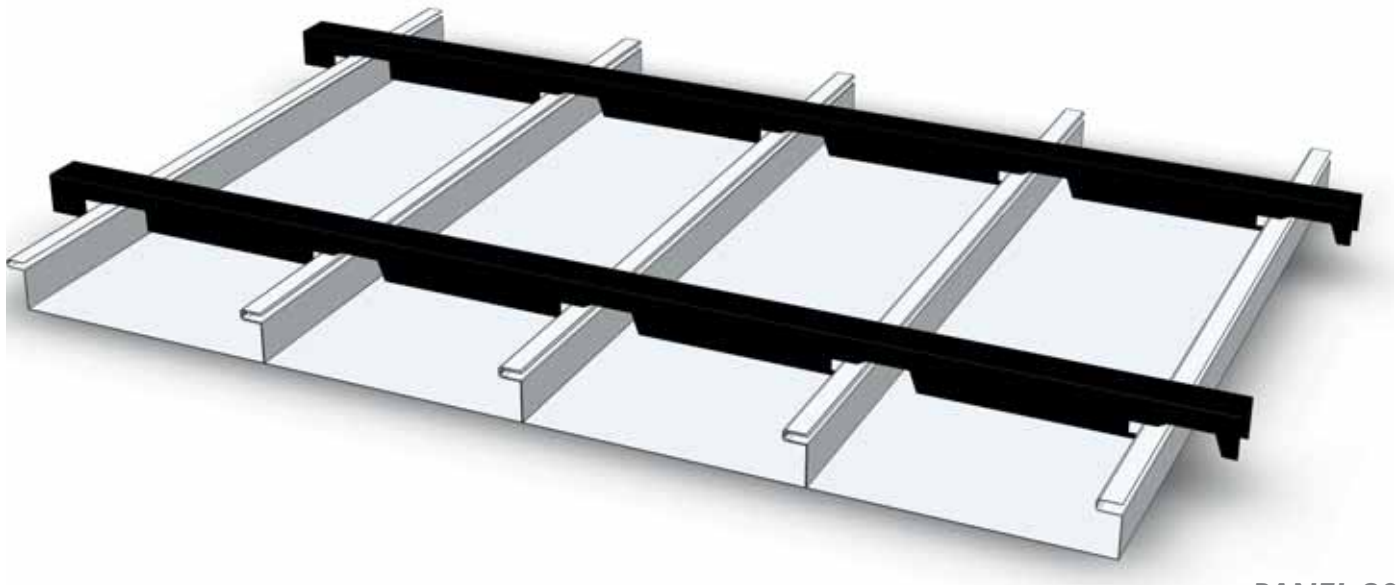

PANEL METAL CEILING

Panel ceilings founded in the market more than 20 years , usually its used in gas stations , metro stations and also outdoor areas.Panels can be compitable in dimensions and raw materials.It can be produced with pre-painted wooden so the production time is faster than paiting with RAL options.

PANEL 200

RAW MATERIAL	SYSTEM	COLOR	EYE RANGE
Aluminium / Galvanise	0,50 mm / 0,80 mm	Depends On Your Project	Depends On Your Project

PANEL 85